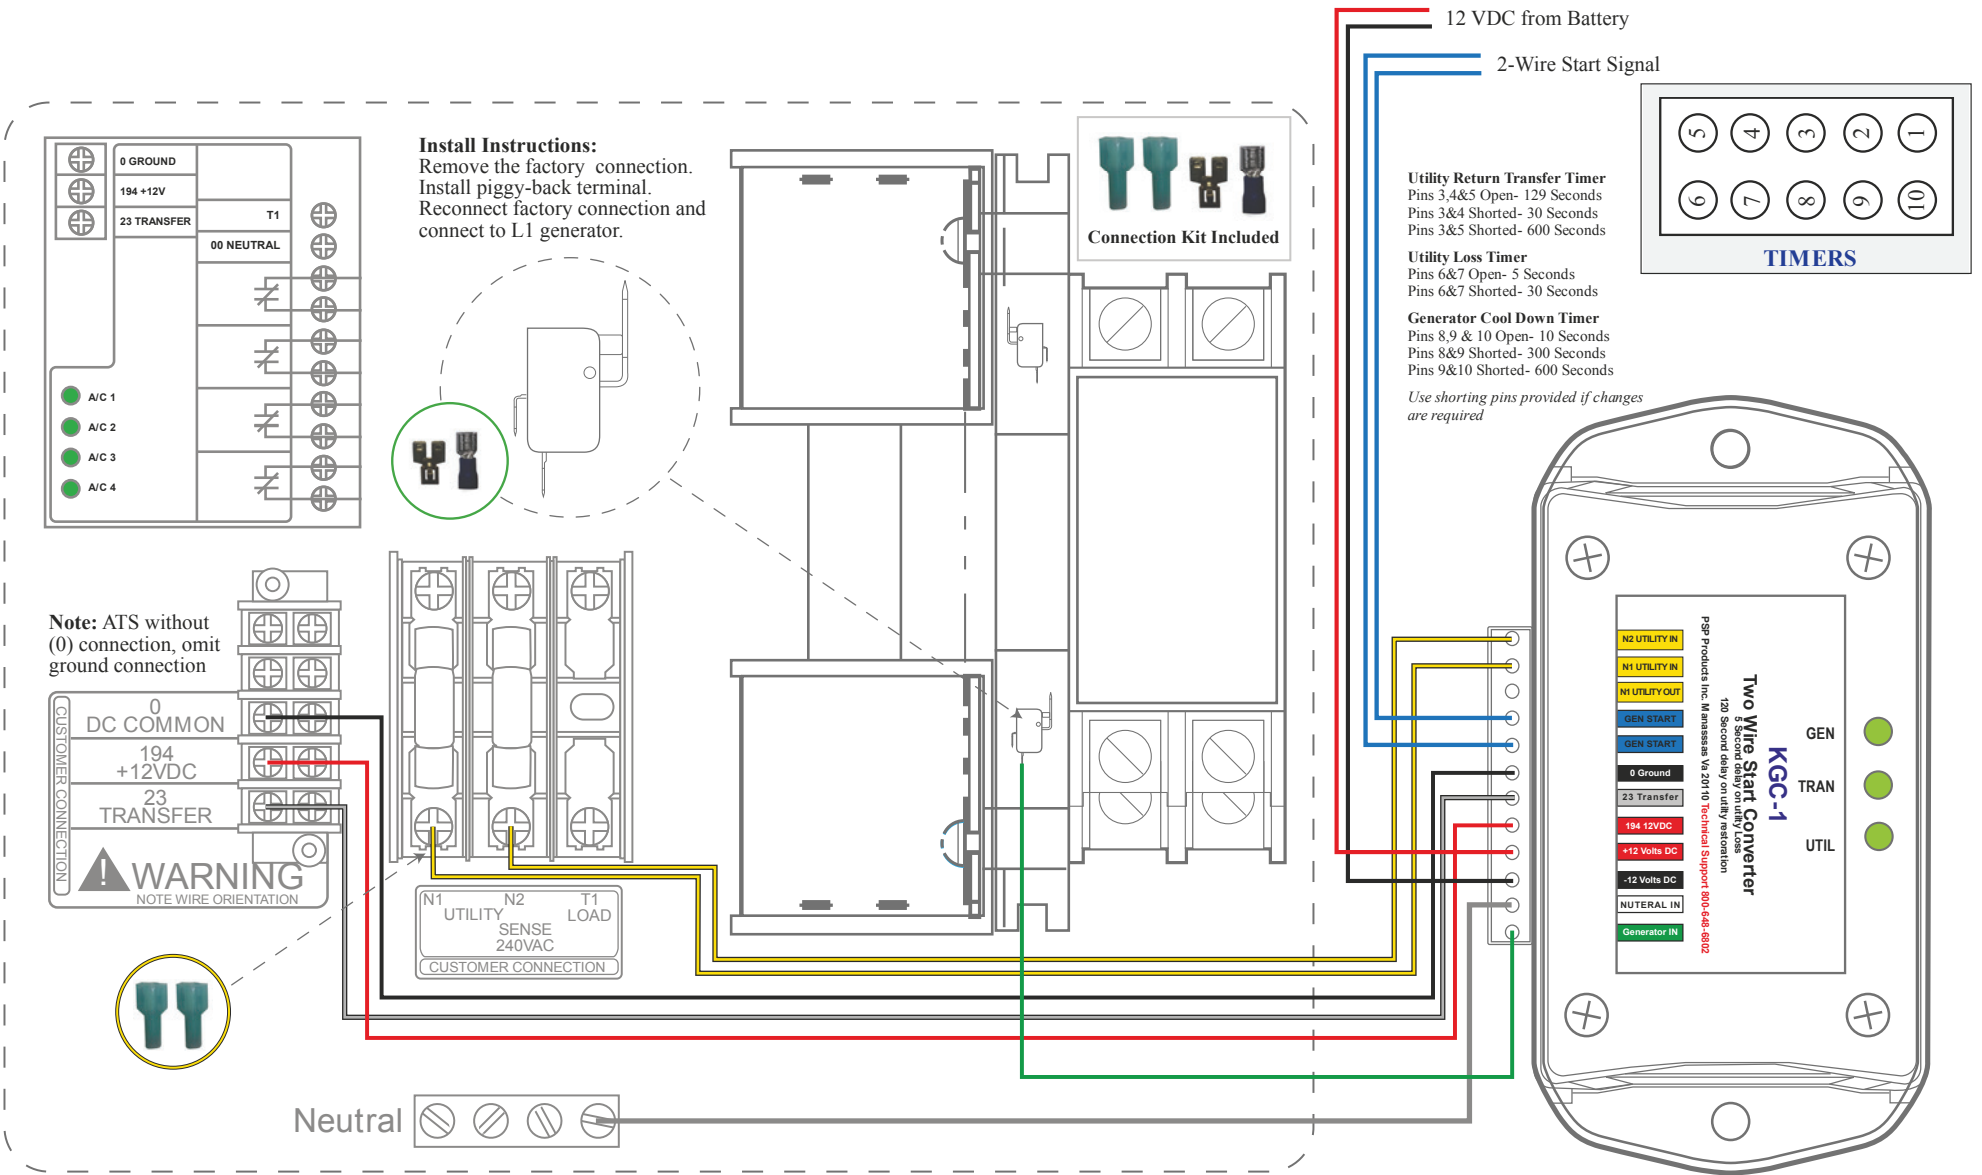

Generac® RTS to 2-Wire Start Installation

**Important: Risk of electrical shock.**  
This device should only be installed by qualified personnel.

**Technical Assistance Call: 703-687-4057**

PSP Products, Inc. | 8618 Phoenix Drive, Manassas, VA 20110  
pspproducts.com | 703.687.4057 | sales@pspproducts.com

Generac® GenReady Panel to 2-Wire Start Installation

**Important: Risk of electrical shock.**  
This device should only be installed by qualified personnel.

**Technical Assistance Call: 703-687-4057**

PSP Products, Inc. | 8618 Phoenix Drive, Manassas, VA 20110  
pspproducts.com | 703.687.4057 | sales@pspproducts.com