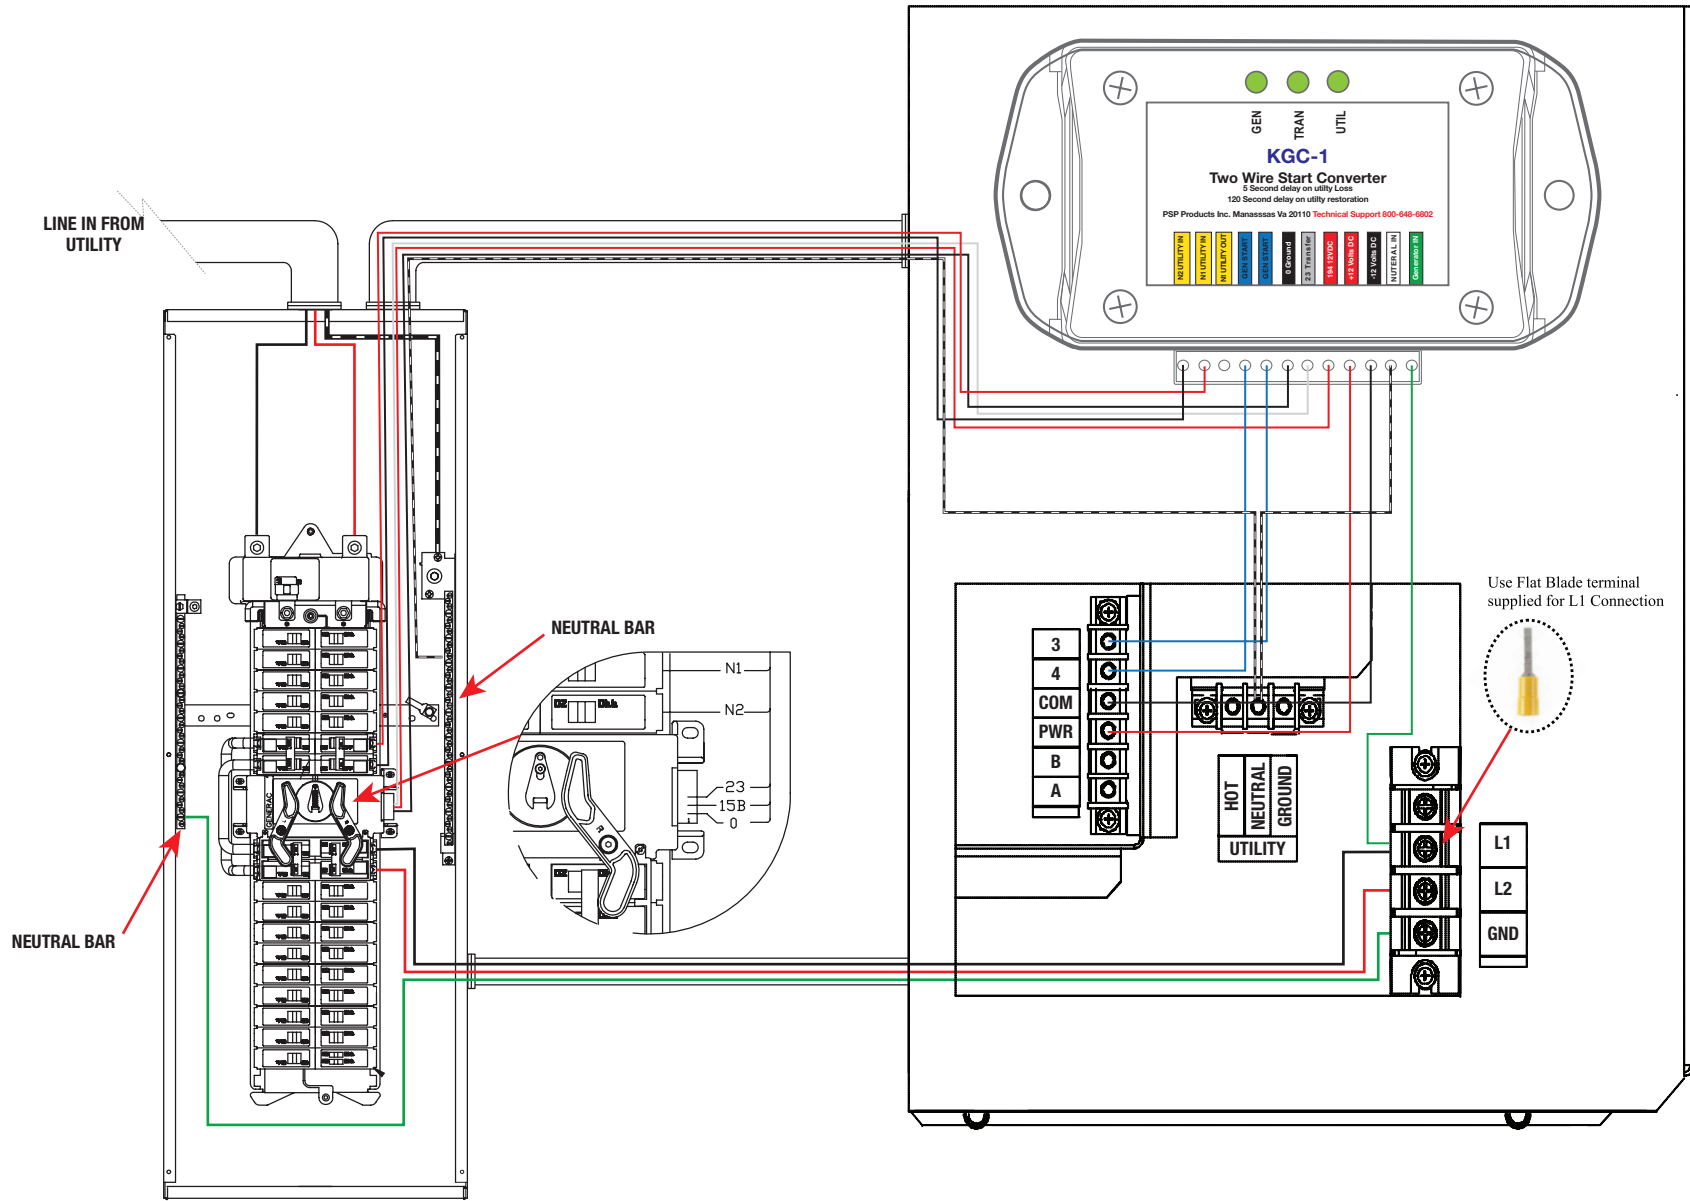

Generac® RTS to 2-Wire Start Installation

**Important: Risk of electrical shock.**  
This device should only be installed by qualified personnel.

**Technical Assistance Call: 703-687-4057**

PSP Products, Inc. | 8618 Phoenix Drive, Manassas, VA 20110  
pspproducts.com | 703.687.4057 | sales@pspproducts.com

Generac® GenReady Panel to 2-Wire Start Installation

**Important: Risk of electrical shock.**  
This device should only be installed by qualified personnel.

**Technical Assistance Call: 703-687-4057**

PSP Products, Inc. | 8618 Phoenix Drive, Manassas, VA 20110  
pspproducts.com | 703.687.4057 | sales@pspproducts.com