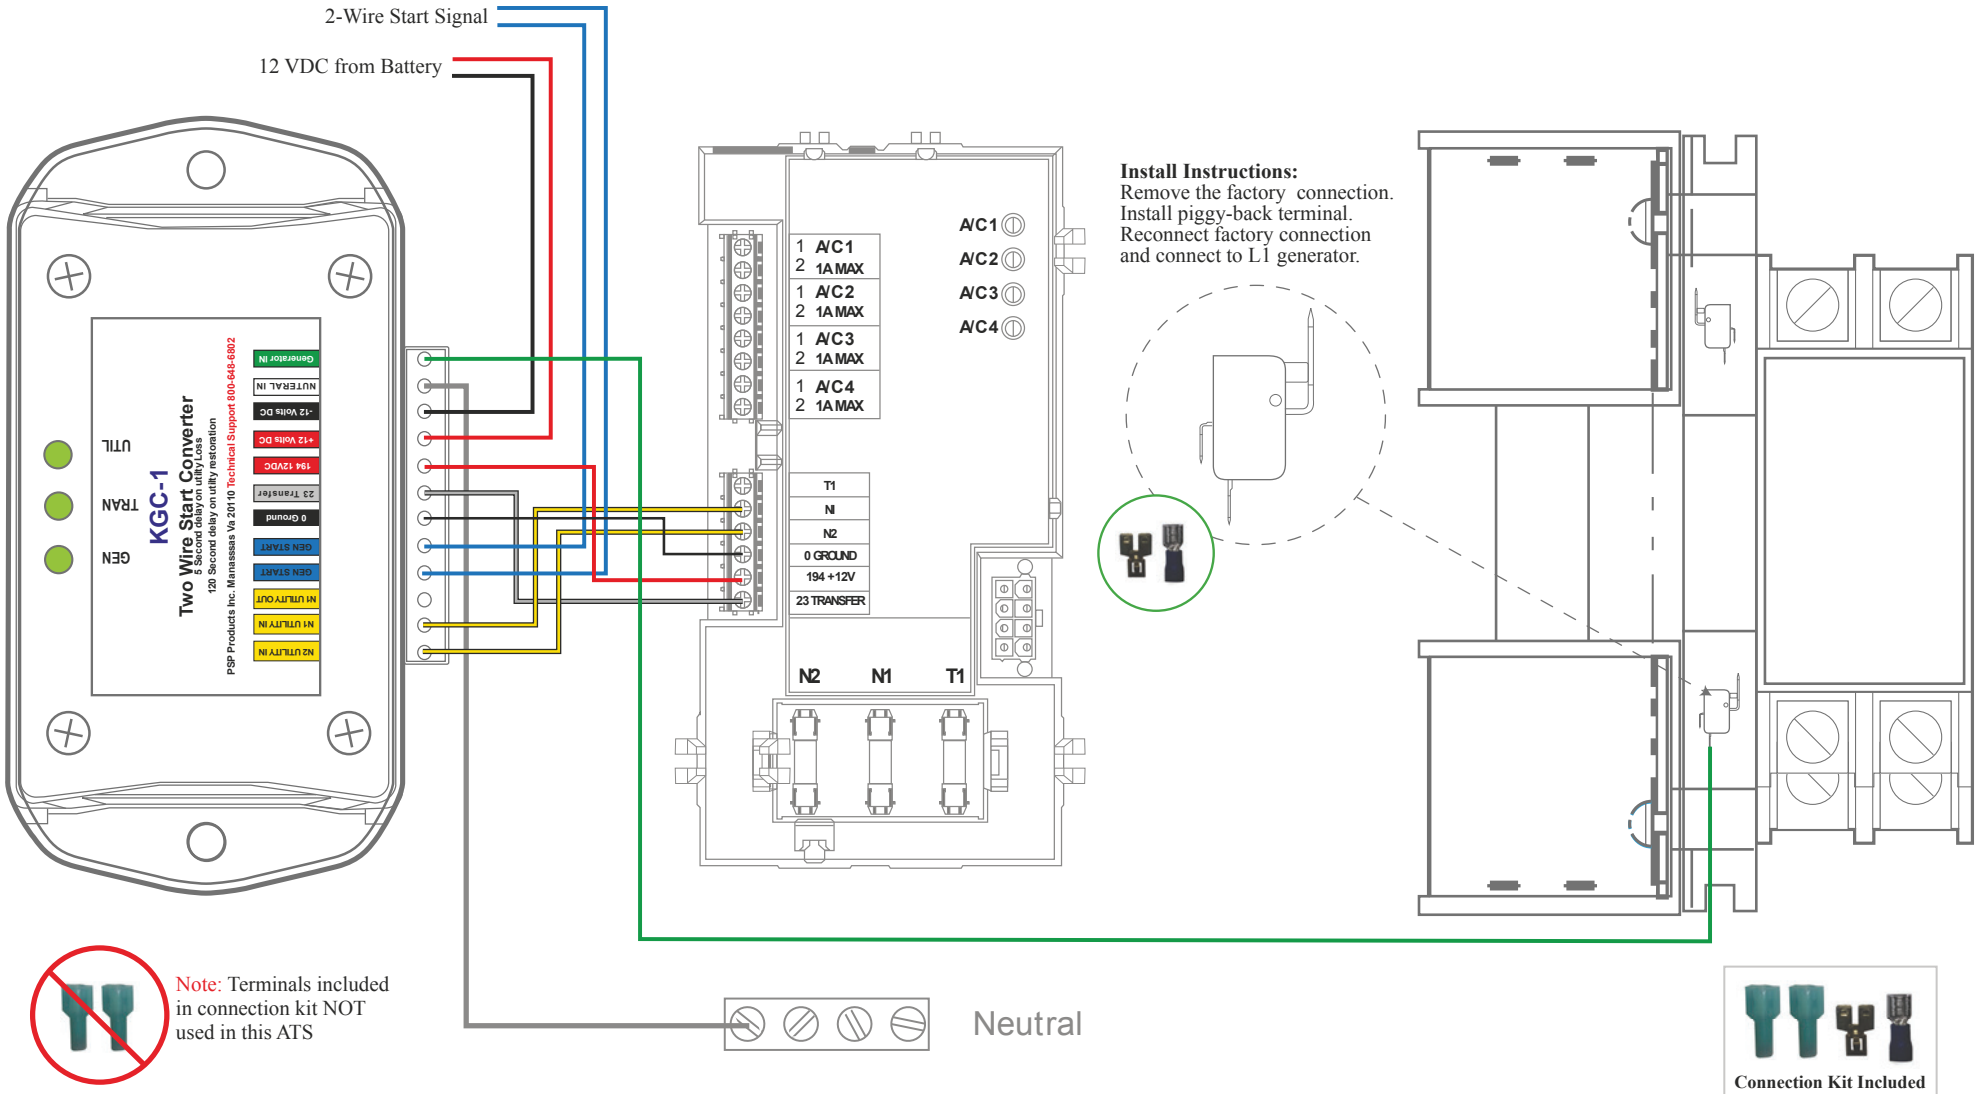

Generac® RTS to 2-Wire Start Installation

**Important: Risk of electrical shock.**  
This device should only be installed by qualified personnel.

**Technical Assistance Call: 703-687-4057**

PSP Products, Inc. | 8618 Phoenix Drive, Manassas, VA 20110  
pspproducts.com | 703.687.4057 | sales@pspproducts.com

Generac® GenReady Panel to 2-Wire Start Installation

**Important: Risk of electrical shock.**  
This device should only be installed by qualified personnel.

**Technical Assistance Call: 703-687-4057**

PSP Products, Inc. | 8618 Phoenix Drive, Manassas, VA 20110  
pspproducts.com | 703.687.4057 | sales@pspproducts.com