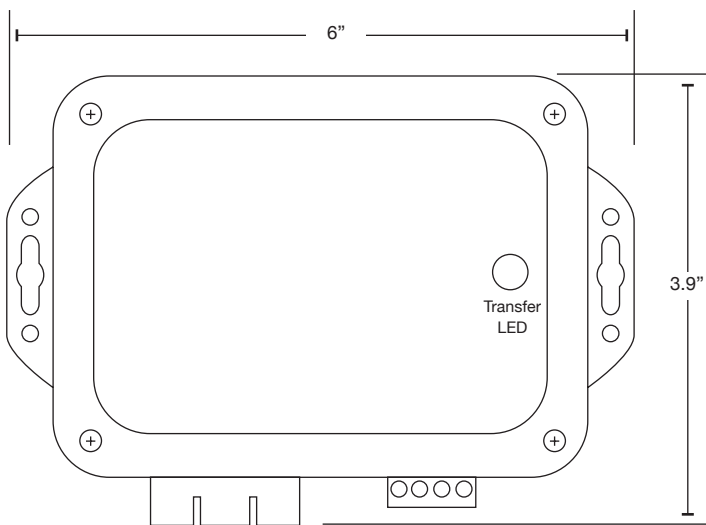

3-Phase Kohler® RXT Transfer Switch Expander

Features

- For 120/208 VAC RXT transfer switches up to 200A
- Daisy chain multiple RXT transfer switches
- Allows use of cost-effective RXT switches for 3-phase application
- Transfer switch control board plug connects directly into the RXT expander
- LED light illuminates upon transfer to generator power
- Maintenance free, requires no batteries or adjustments
- RXT control board can be removed from slave transfer switches
- Small footprint that easily installs in transfer switch enclosure where control board was located
- One unit required for each slave switch being installed
- 2 year warranty

Top View

Side View