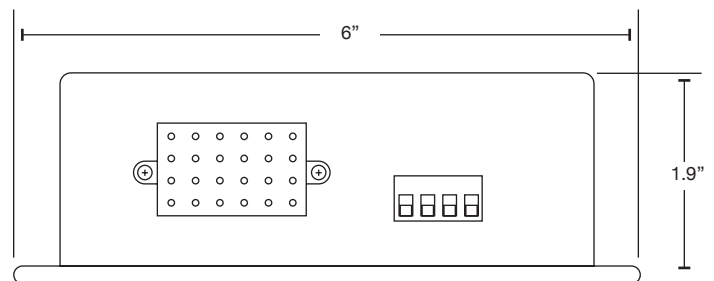

3-Phase Kohler® RXT Transfer Switch Expander

Features

- For 120/208 VAC RXT transfer switches up to 200A
- Daisy chain multiple RXT transfer switches
- Allows use of cost-effective RXT switches for 3-phase application
- Transfer switch control board plug connects directly into the RXT expander
- LED light illuminates upon transfer to generator power
- Maintenance free, requires no batteries or adjustments
- RXT control board can be removed from slave transfer switches
- Small footprint that easily installs in transfer switch enclosure where control board was located
- One unit required for each slave switch being installed
- 2 year warranty

Top View

Side View